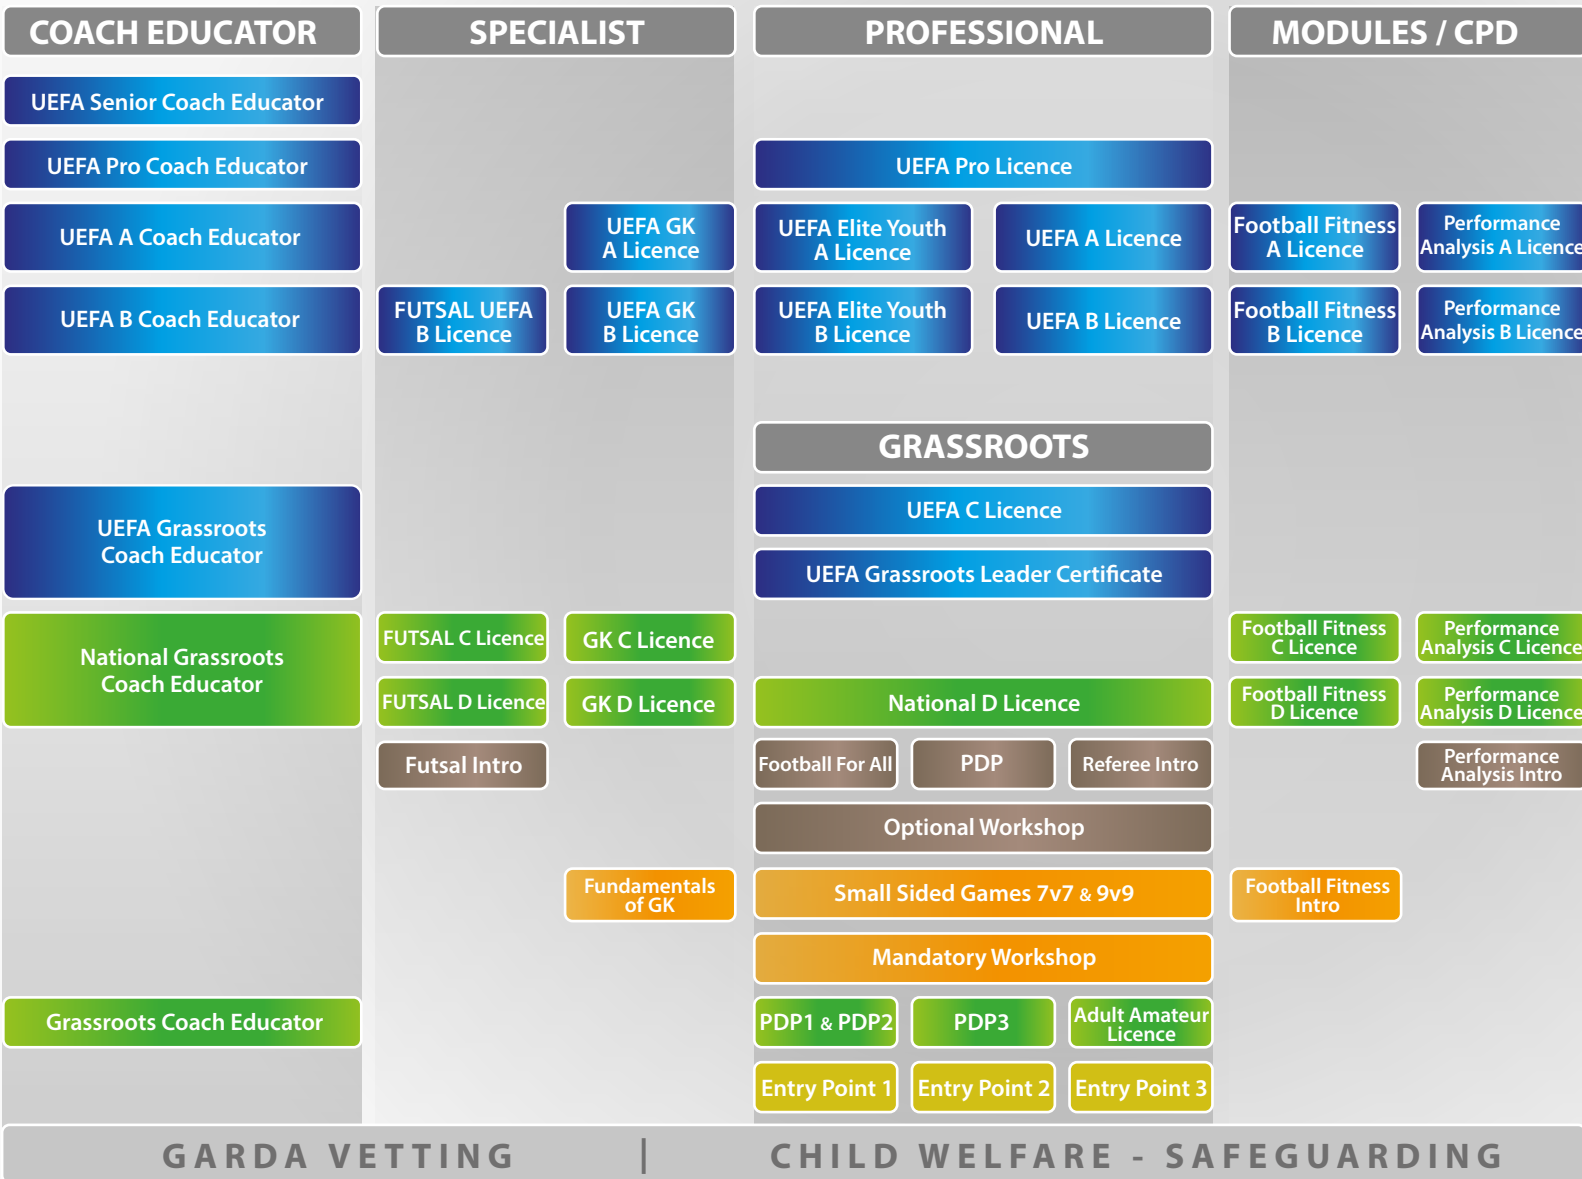

Coach Education Pathway 2021 - 2025

HIGH PERFORMANCE
EVOLVE | EXCEL | INSPIRE

CONTINUOUS PROFESSIONAL DEVELOPMENT - CPD

#realitybasedlearning
#lifelonglearning

#UEFAcoaching
#learner-centredapproach

www.fai.ie

@FAICoachEd

@FAICoachEducation